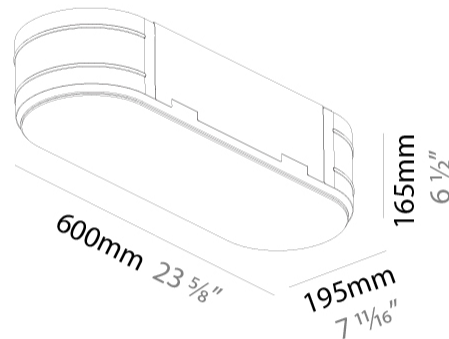

### PHYSICAL

Shape: Oval  
 Length (mm): 600  
 Length (in): 23 5/8  
 Width (mm): 195  
 Width (in): 7 11/16  
 Depth (mm): 165  
 Depth (in): 6 1/2  
 Ceiling Thickness (mm): 10 / 12.5 / 15 / 25 / 30  
 Ceiling Thickness (in): 3/8 or 1/2 or 9/16 or 1 or 1 3/16  
 Min. Recessing Depth (mm): 180  
 Min. Recessing Depth (in): 7 1/16  
 Light Distribution: Direct  
 Weight (kg): 3.8  
 Weight (lbs): 7.6  
 Diffuser: PMMA - Opal  
 Fixture Material: Extruded Aluminum / Steel  
 Cut-out Measurements: 635mm / 25" x 230mm / 9 1/16"  
 Upon Request: Unique Sizes Unique Ceiling Thickness Unique Mounting Depth Spot Inserts

#### RATINGS AND CERTIFICATIONS

Certified By: Certified for North American Standards  
 IP rating: IP20

PROJECT
TYPE
SPECIFIER
QUANTITY
DATE

635mm x 230mm  
25" x 9 1/16"

10 | 12 1/2 | 15 | 25 | 30mm  
3/8" | 1/2" | 9/16" | 1" | 3/16"

#### PHYSICAL

Shape: Oval  
 Length (mm): 900  
 Length (in): 35 7/16  
 Width (mm): 195  
 Width (in): 7 13/16  
 Depth (mm): 165  
 Depth (in): 6 1/2  
 Ceiling Thickness (mm): 10 / 12.5 / 15 / 25 / 30  
 Ceiling Thickness (in): 3/8 or 1/2 or 9/16 or 1 or 1 3/16  
 Min. Recessing Depth (mm): 180  
 Min. Recessing Depth (in): 7 1/16  
 Light Distribution: Direct  
 Weight (kg): 5.756  
 Weight (lbs): 12.66  
 Diffuser: PMMA - Opal  
 Fixture Material: Extruded Aluminum / Steel  
 Cut-out Measurements: 935mm / 36 15/16" x 230mm / 9 1/16"  
 Upon Request: Unique Sizes Unique Ceiling Thickness Unique Mounting Depth Spot Inserts